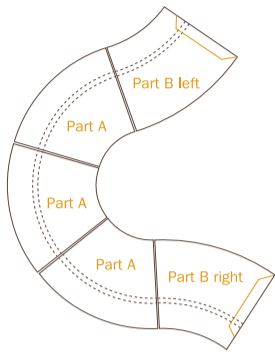

Sitzkissen
72 x 72 x 16 cm

51. Sofa Stool
H 9,1 in
L 28,3 in
W 31,1 in

Sofahocker
H 23 cm
L 72 cm
B 79 cm

51.

Urban Collection

by Danny Venlet

VITEO * Collection 2008 ** 14

52. Lylo Cushion*
Lylo Cushion

53. Lylo
H 13,8 in
D 86,6 in

Lylo
H 35 cm
D 220 cm

material Lylo Cushion
polyacrylic | Polyacryl

material Lylo
polyester | Polyester
outdoor skai | Outdoor Skai

* available in all Viteo fabrics

Shower
H 4,3 in
DM 30,7 in

Dusche
H 11 cm
DM 78 cm

material
plastics | Kunststoff
stainless steel | Edelstahl

BendyBay

material
 polyester | Polyester
 stainless steel | Edelstahl
 outdoor skai | Outdoor Skai

54. Bendy Bay
Part A
 H 15,4 | 24 in
 W 22 | 56,7 in
 D 38,6 in