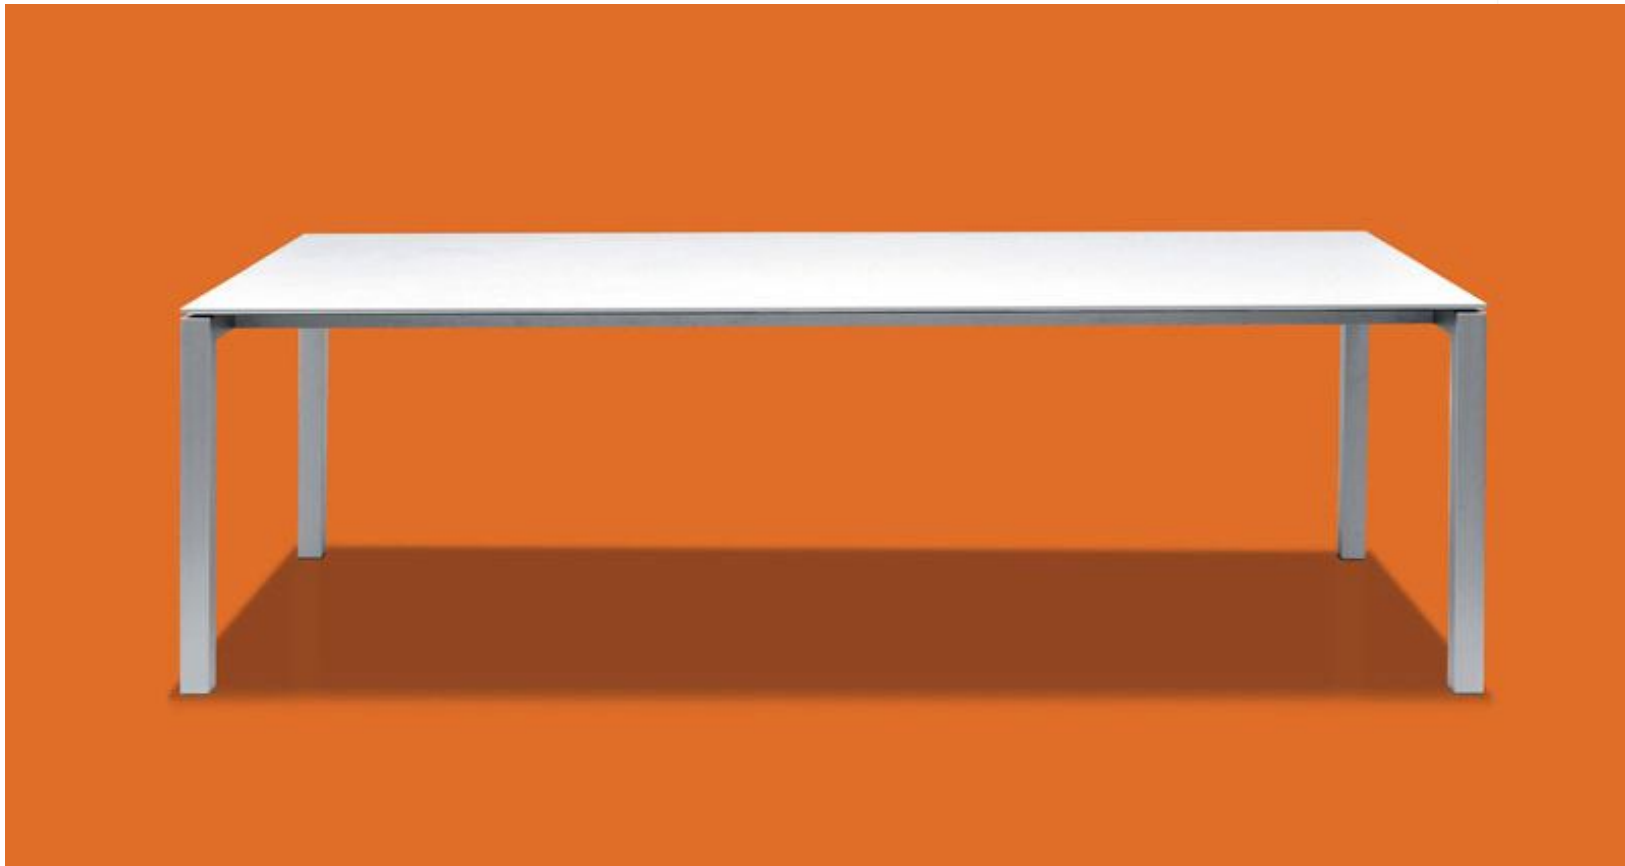

Table Power 7920

DK DESIGNKOLLECTION

Table with polymer laminated 18 mm thick mdf top, fixed with 30 x 30 mm painted steel profile frame.

Measurements 29x79x40 (hxwxd)

Please see "Fabric Swatches", "Leather Swatches" and "Wood Swatches" for available finishes.